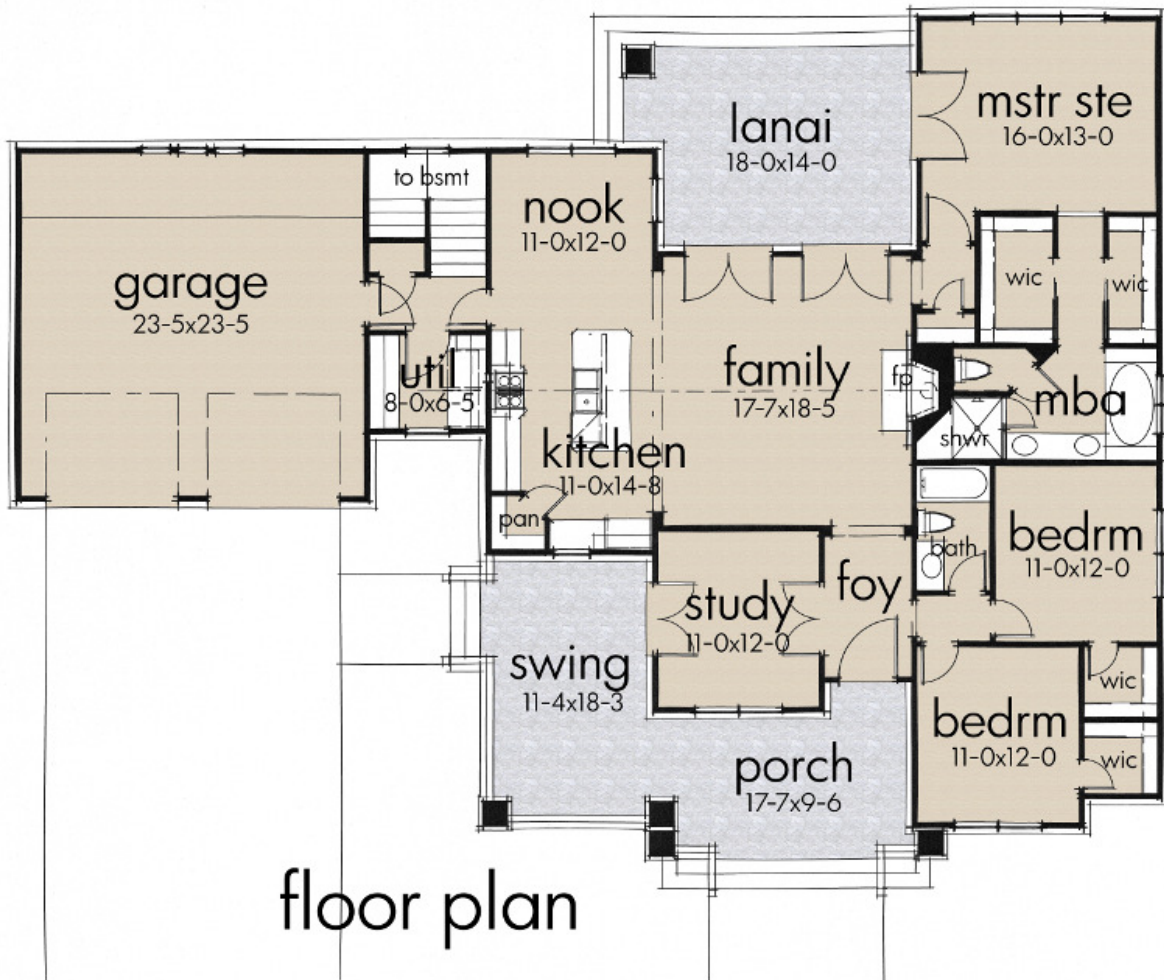

1879 SF Bed 3 Ba 2 Gar 2 (573) Porch 644 Width 78'11" Depth 57'11"

floor plan